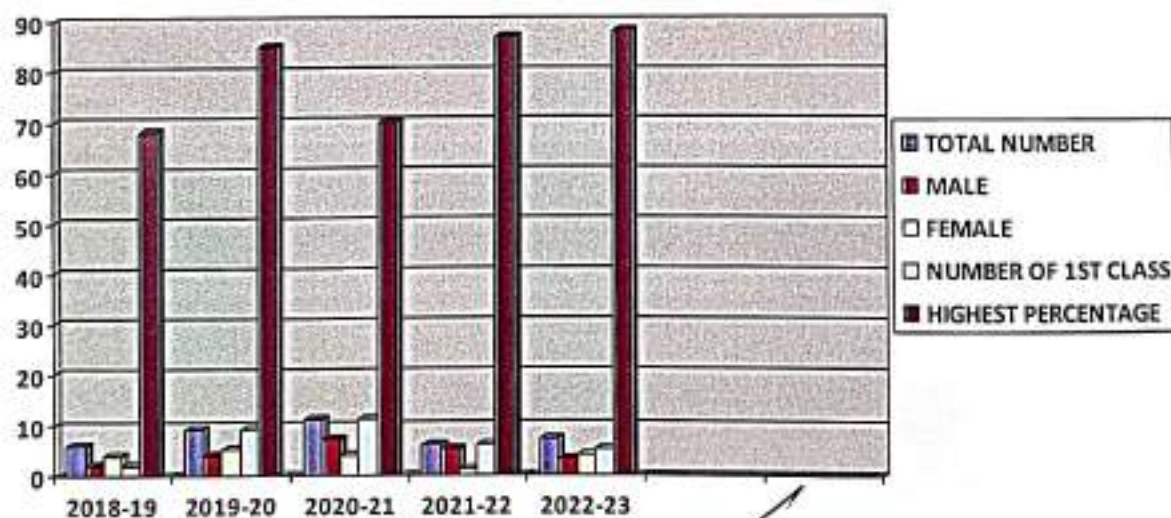

**DEPARTMENT OF BOTANY
STUDENT PROGRASSION**

SESSION	TOTAL NUMBER	MALE	FEMALE	NUMBER OF 1 ST CLASS	HIGHEST PERCENTAGE
2018-2019	06	02	04	02	68
2019-2020	09	04	05	09	85
2020-2021	11	07	04	11	70
2021-2022	06	05	01	06	87
2022-2023	07	03	04	05	88