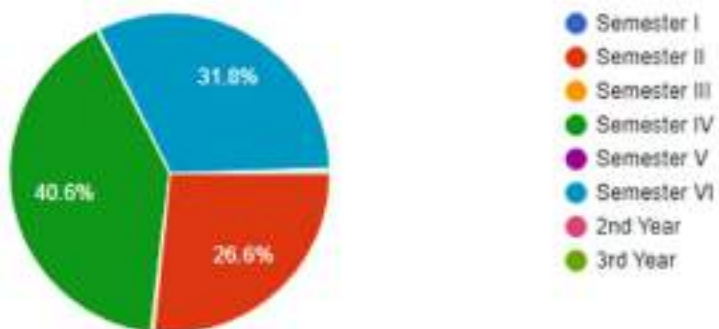

Year/ Semester

606 responses