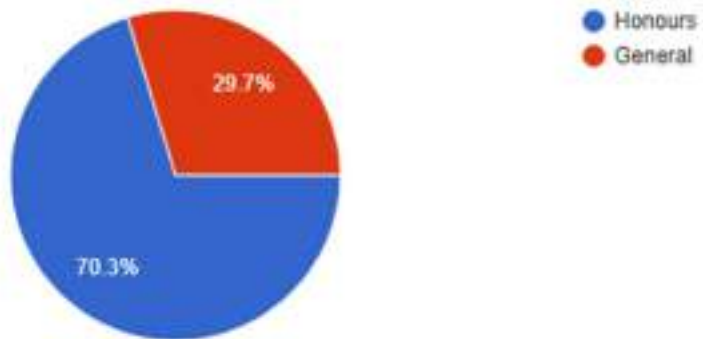

Gour Mahavidyalaya Student Feedback-2023

Student Feedback was collected through google form for the session 2022-23. 606 responses were registered. The following report is prepared by IQAC, Gour Mahavidyala, Malda.

Honours/General

606 responses