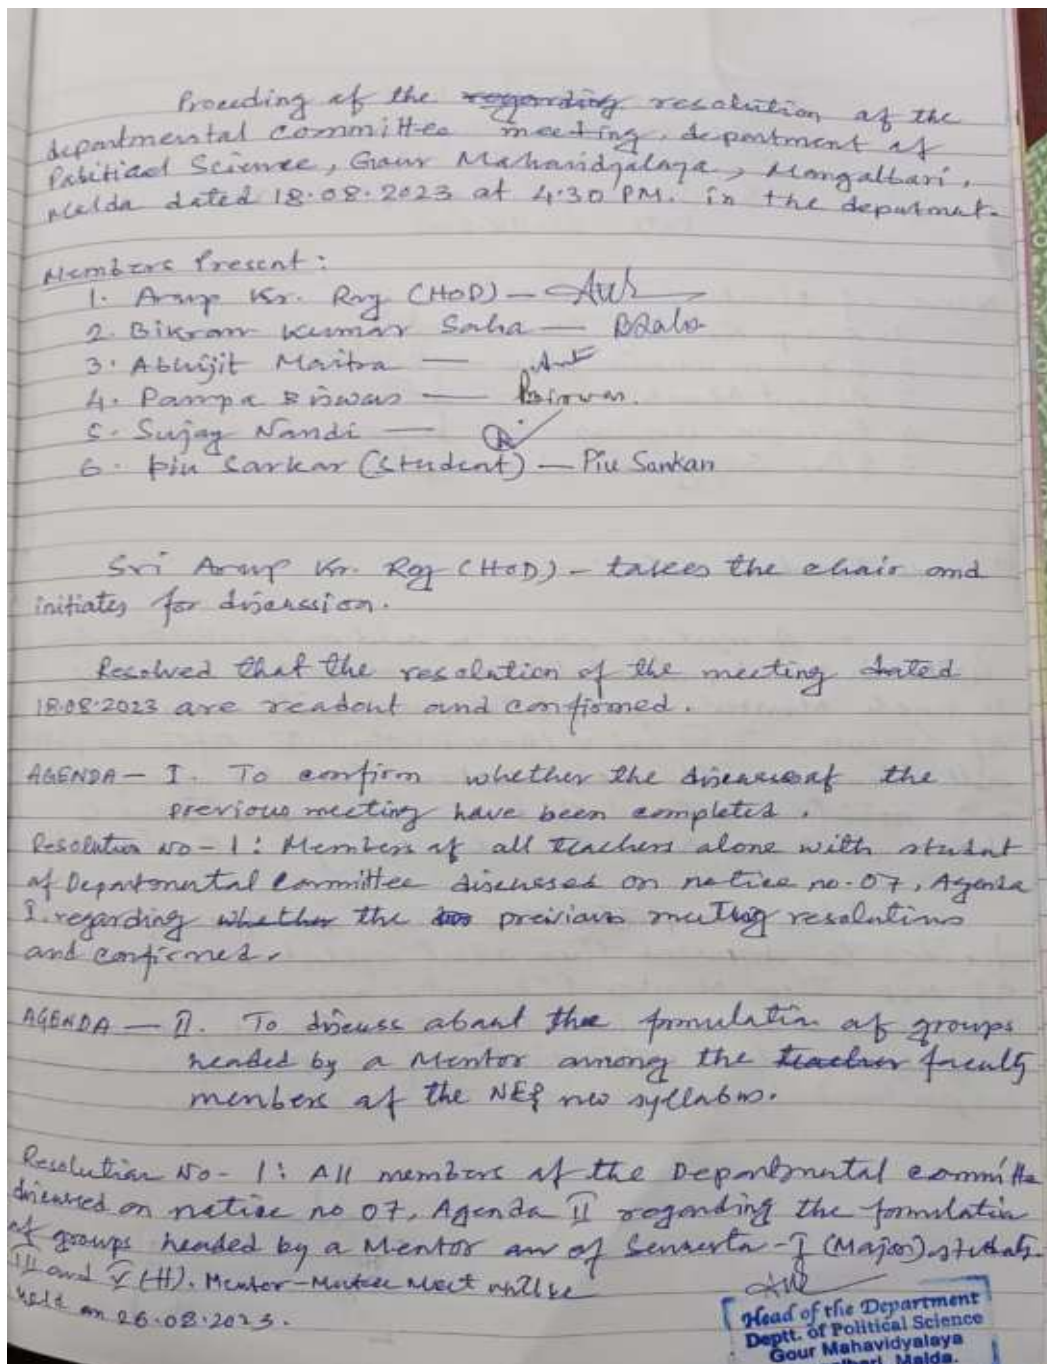

Department of Political Science

GOUR MAHAVIDYALAYA

ACCREDITED BY NAAC (2nd Cycle) B+

Arup Kr. Roy
Assistant Professor & H.O.D
arup1980malda@gmail.com

P.O. - Mangalbari, Dist.: Malda. Pin-732142
Website: www.gourmaha.org

Department of Political Science

GOUR MAHAVIDYALAYA

ACCREDITED BY NAAC (2nd Cycle) B+

Arup Kr. Roy
Assistant Professor & H.O.D
arup1980malda@gmail.com

P.O. - Mangalbari, Dist.: Malda. Pin-732142
Website: www.gourmaha.org

Date: 18.08.2023

As per DC meeting the decision has been taken that Mentor- Mentee of SEMESTER-I & II Major (NEP) divided the following groups.

SEMESTER-I & II MAJOR (NEP)

(SESSION: 2023-24)

LIST OF MENTOR- MENTEE

MENTOR: ARUP KR. ROY		
SL NO	CANDIDATE ID	MENTEE
1	GM23000059	PUJA DAS
2	GM23000284	RAHUL DAS
3	GM23000459	DHANAPATI SINGHA
4	GM23000473	AJAJUL HASAN
5	GM23000482	PAYEL DAS
6	GM23000520	SAMIR HOSSAIN
7	GM23000635	MD SHOYEL SK
8	GM23000668	AMINA KHATUN
9	GM23000675	TANUSHREE GHOSH
10	GM23000713	GOURI DAS
11	GM23000728	SULAKHA KHATUN
12	GM23000805	PUCHI RAY
13	GM23000853	BIKRAM TANTI
14	GM23000949	MD MEJANUR RAHAMAN
15	GM23001018	SUNITI SAHA
16	GM23001047	SOHEL RANA
17	GM23001147	MAMUN SEKH
18	GM23001149	LILI MALAKAR
19	GM23001190	TARIKUL ALAM
20	GM23001399	ABDUL MOTTALIB
21	GM23001400	NAYAN PAUL
22	GM23001428	SANCHITA DAS
23	GM23001627	SANTARA KHATUN
24	GM23001964	PRANTIK CHOWDHURY
25	GM23001970	AZIZA PARVIN
26	GM23001972	PARVIN KHATUN
27	GM23001979	TRISHA SAHA
28	GM23001982	SOURAV SAHA
29	GM23001992	DEBASISH ROY