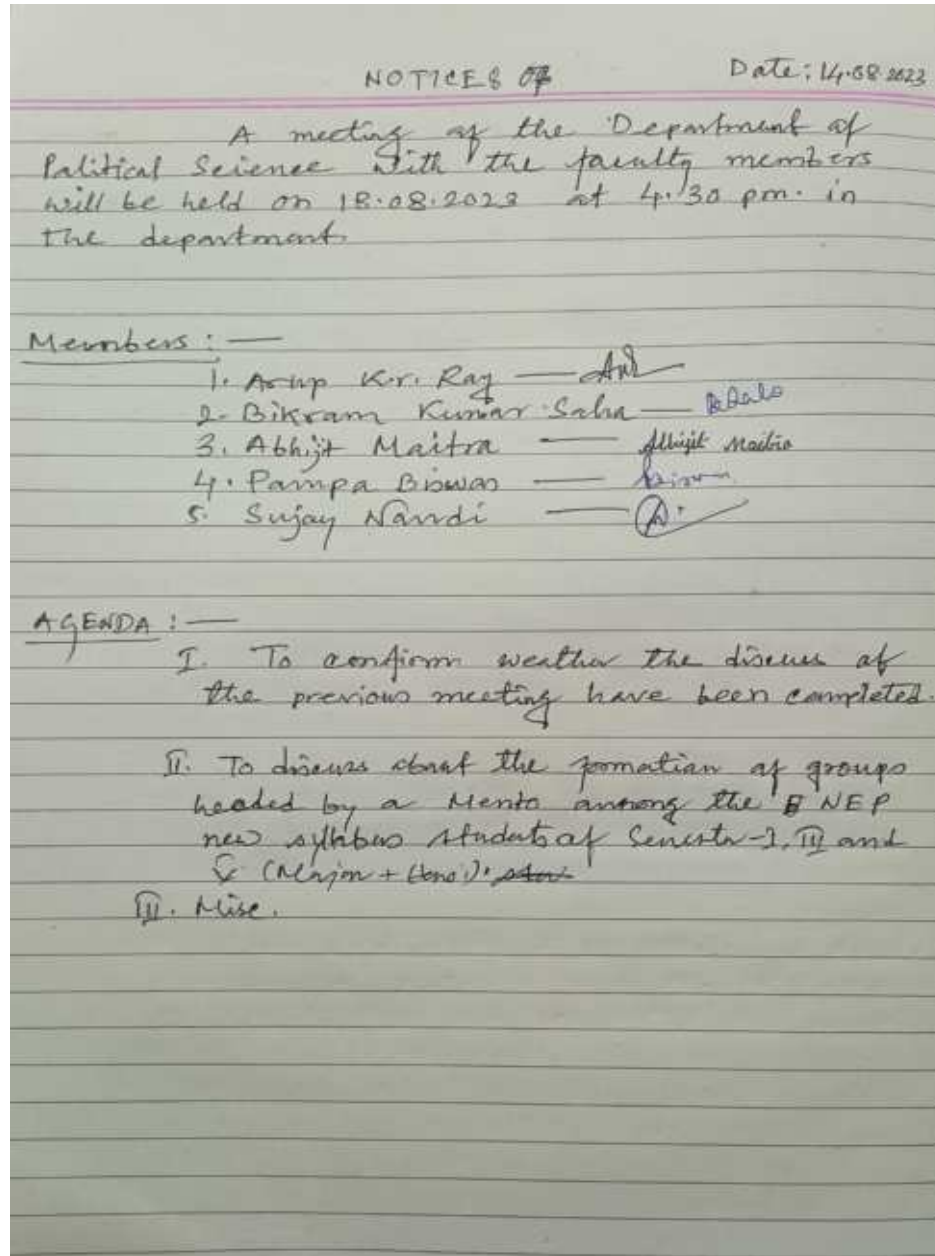

Department of Political Science

GOUR MAHAVIDYALAYA

ACCREDITED BY NAAC (2nd Cycle) B+

Arup Kr. Roy
Assistant Professor & H.O.D
arup1980malda@gmail.com

P.O. - Mangalbari, Dist.: Malda. Pin-732142
Website: www.gourmaha.org