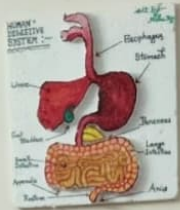

DEPARTMENT
OF
Health Care
(B.Voc)

GPS Map Camera

Mangalbari, West Bengal, India

215/1, Parasamandi, Mangalbari, West Bengal 732101, India

Lat 25.021083° Long 88.149106°

20/05/2025 02:53 PM GMT +05:30

Google